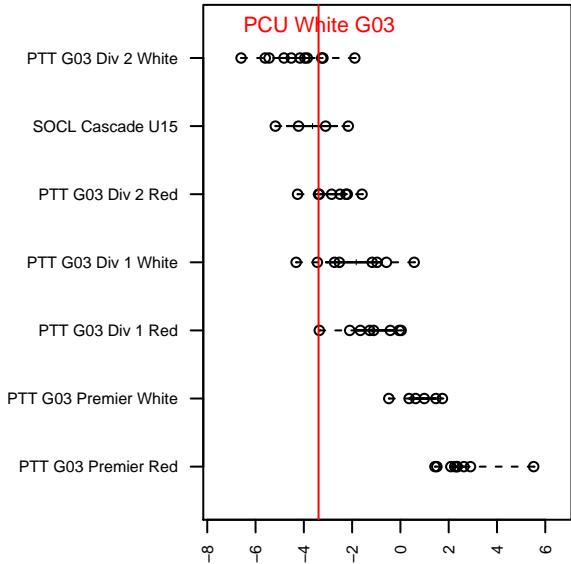

**attack and defense rating
relative to others at age
and all opponents in last 13 months**